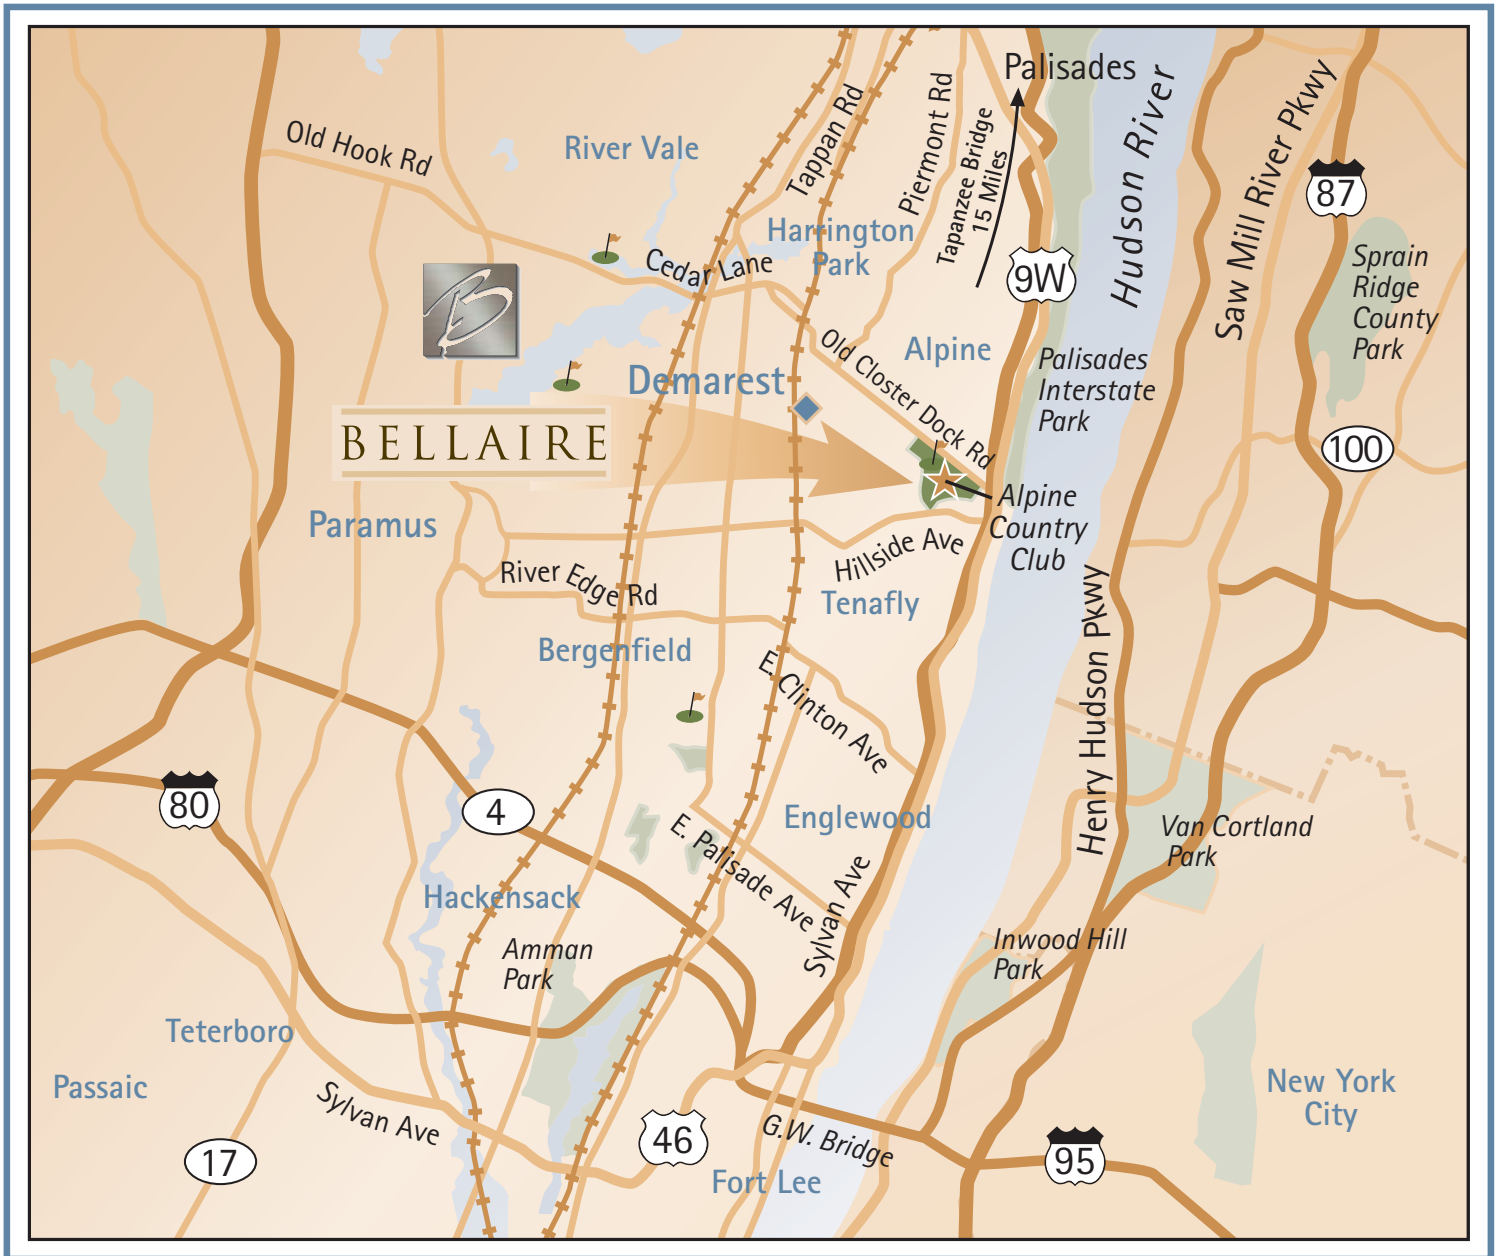

214 Bellaire Drive
Demarest, NJ 07627
201-767-7616

BELLAIRE